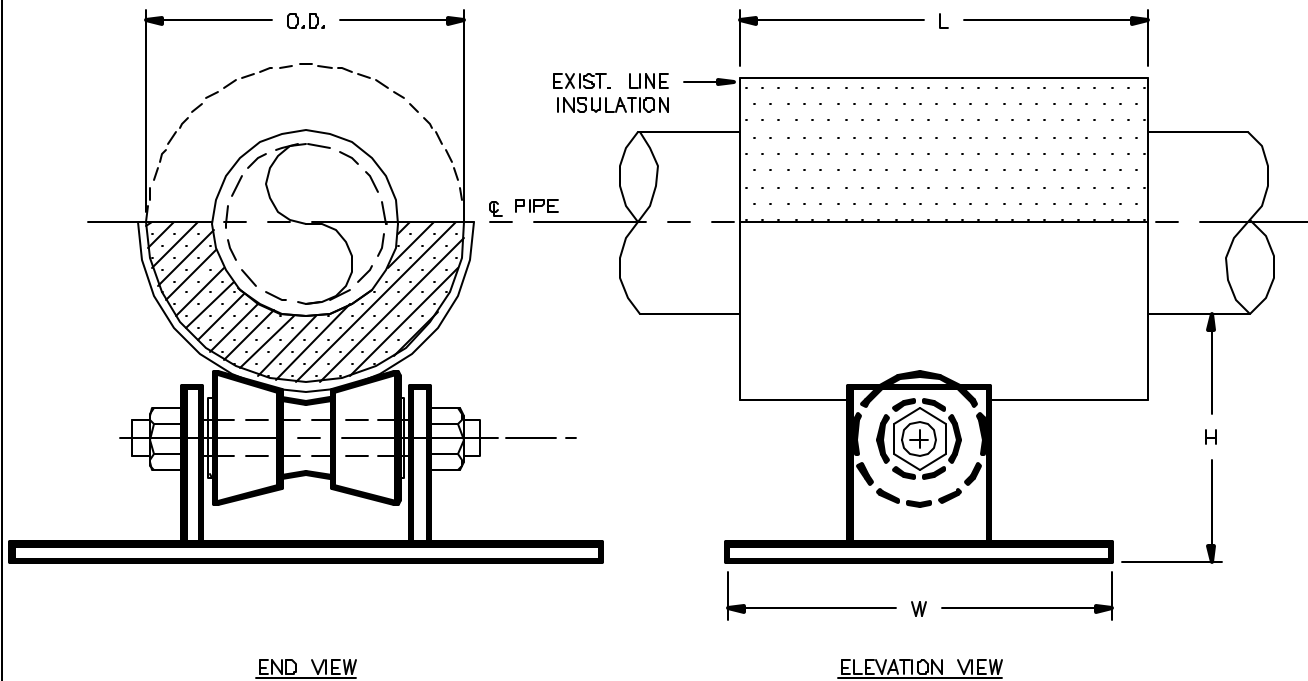

## SPECIFICATIONS

INSULATION THK: \_\_\_\_\_  
 SHOE LENGTH: \_\_\_\_\_  
 LOADS: VERTICAL \_\_\_\_\_  
           LATERAL \_\_\_\_\_  
           AXIAL \_\_\_\_\_  
 TEMPERATURE: \_\_\_\_\_

Design, PT&P 6/2/1999 8:02 AM CS-6040

## NOTES

<p><b>FIGURE#:</b> CS-6040 (CRYOSHOE™)  <b>DESCRIPTION:</b> MISCELLANEOUS SHOES, ROLLER TYPE</p>	
<p><b>FUNCTION:</b> USE TO INSULATE VERTICAL MOVEMENT WHILE ALLOWING AXIAL MOVEMENT                  -                  -                  -                  -</p>	<p><b>CLIENT NAME:</b> _____  <b>PROJECT NAME:</b> _____  <b>REQUISITION#</b> _____                  P.O # _____                  DWG# _____                  MARK#: _____  <b>PT&amp;P JOB#:</b> _____ <b>ITEM#:</b> _____                  DATE: _____</p>
<p><b>PIPE SIZE:</b> 1/2" TO 42" NPS.  <b>MATERIAL:</b> GALVANIZED OR HDG CARBON STEEL  <b>INSULATION:</b> HIGH DENSITY POLYURETHANE WITH VAPOR BARRIER  <b>TEMP. RANGE:</b> AMBIENT TO -300°F  <b>LAYERING SY.:</b> SEE LAYERING CHARTS  <b>SHOE LTH.(L):</b> STANDARD SHOE AVAILABLE IN 12" &amp; 18" LENGTHS</p>	<p><b>PIPING TECHNOLOGY &amp; PRODUCTS, INC.</b></p> <p>P.O. BOX 34506      HOUSTON TEXAS 77234                  3701 HOLMES RD.      HOUSTON TEXAS 77051                  TELE#:(713)731-0030      FAX#:(713)731-8640                  http://www.pipingtech.com/      E-MAIL: info@pipingtech.com</p>
<p><b>TO ORDER:</b> SPECIFY PIPE SIZE, INSULATION THK., LENGTH HENCE (CS-6040)-NPS-THK.-L  <b>LOADS</b> ALL LOADS ON ADJACENT CHART HAVE A SAFETY FACTOR OF 5</p>	